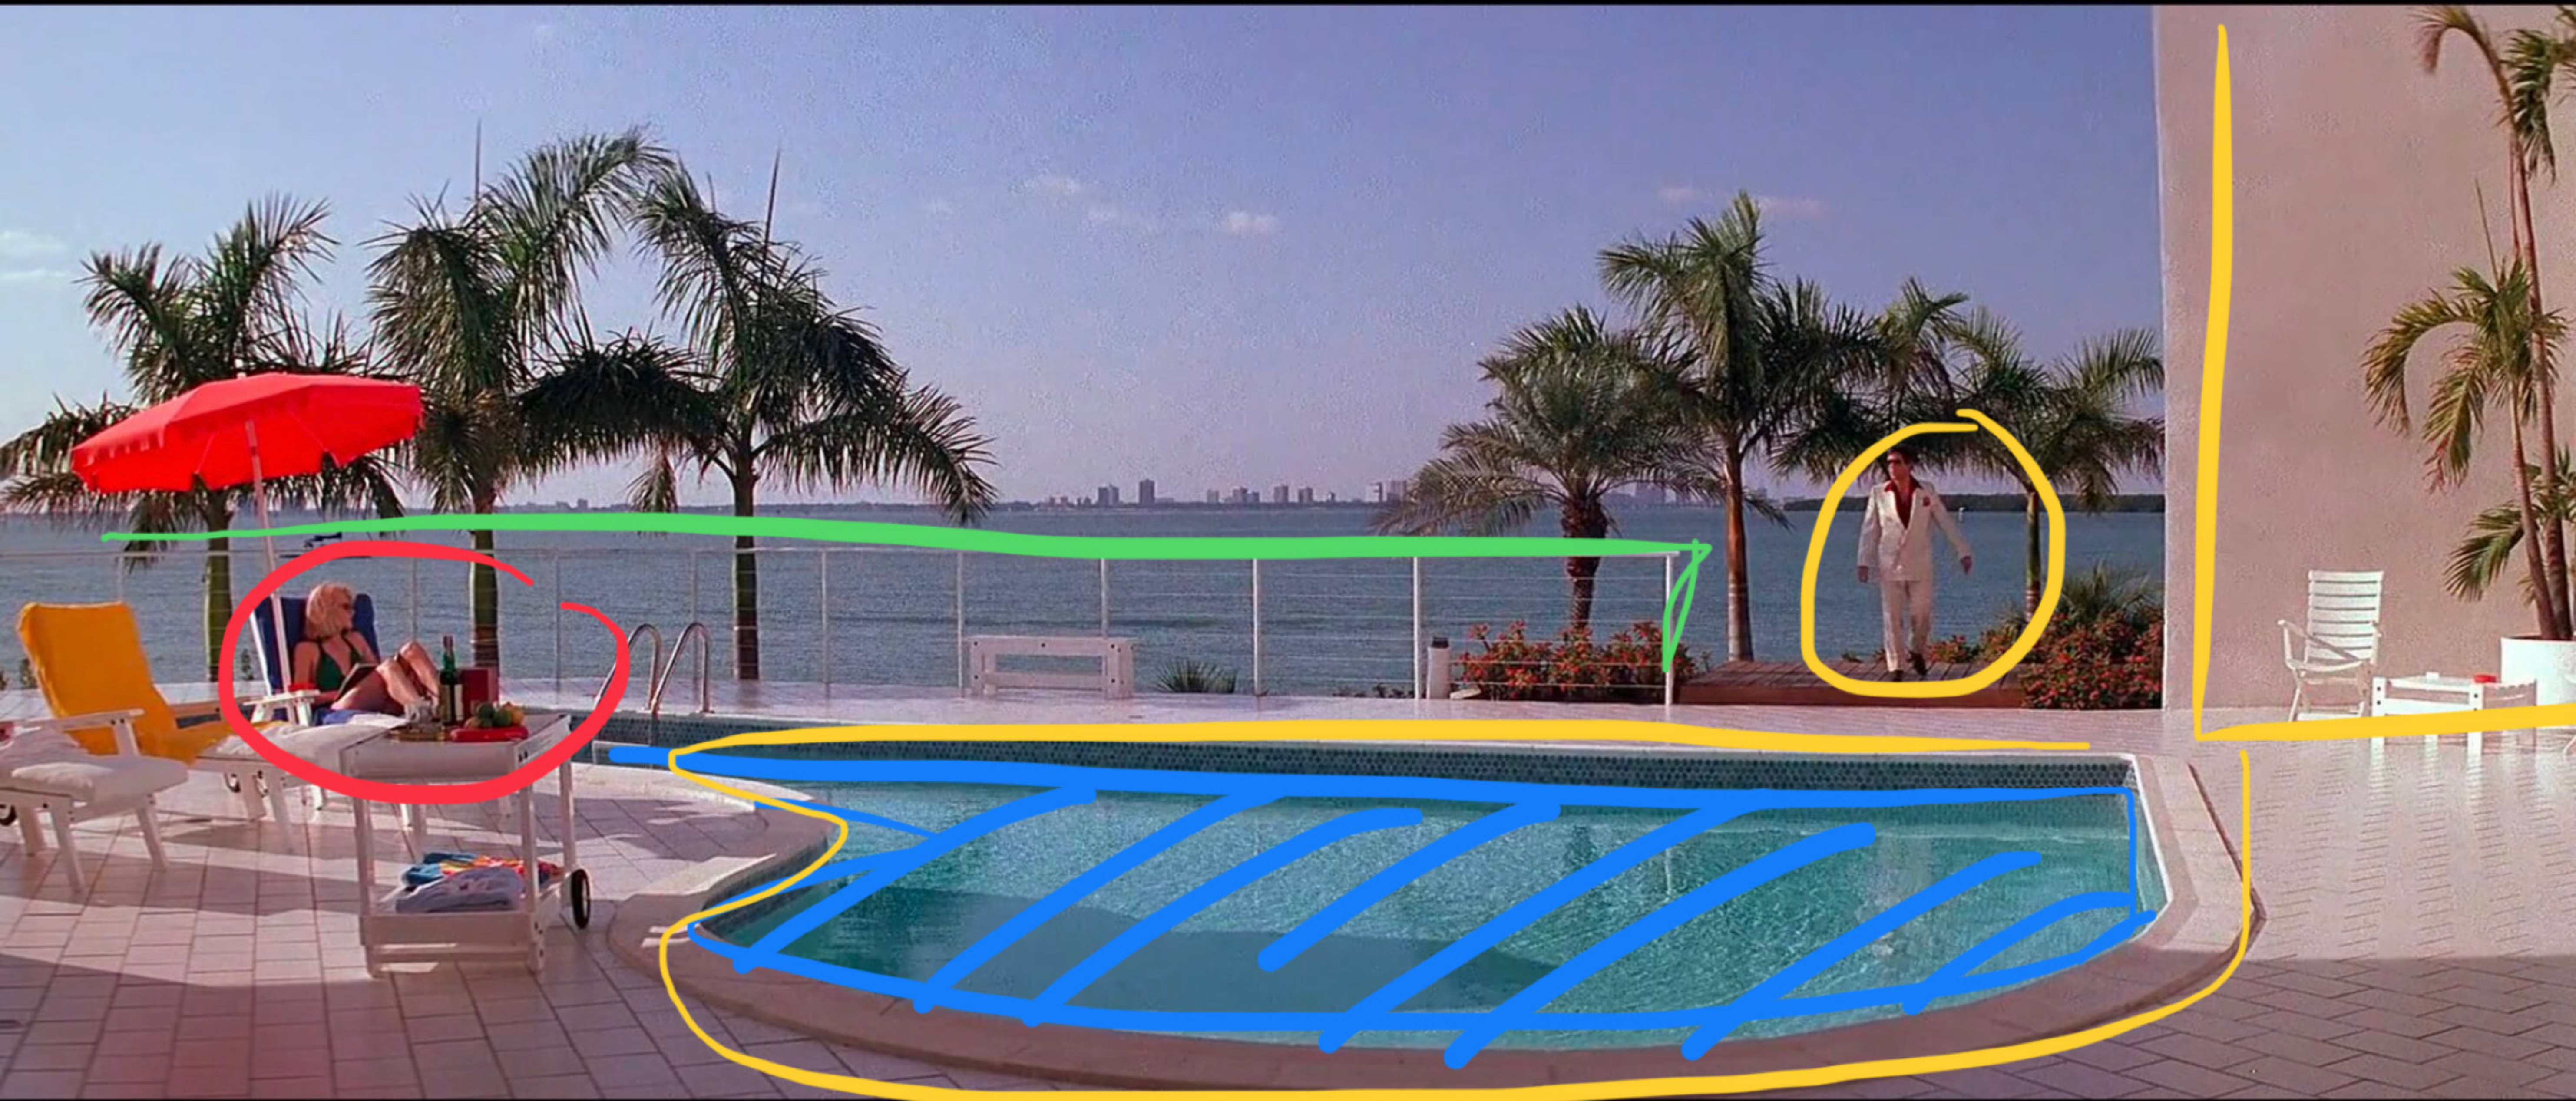

NOTICE  
ALL PATIENTS &  
VISITORS MUST  
WASH HANDS  
KEEP TISSUE  
DISPOSAL BIN  
CLEAN  
NO SMOKING

Hand-drawn red and black scribbles on the left side of the image.

Hand-drawn outlines in red, yellow, and blue around the woman's head, torso, and top.

We kill this guy alone. No wife, no kids.

A WORLD IS YOURS

This film is dedicated to HOWARD HAWKS and BEN HECHT

<b>Tony Montana</b>	<b>AL PACINO</b>
<b>Manny Ray</b>	<b>STEVEN BAUER</b>
<b>Elvira</b>	<b>MICHELLE PFEIFFER</b>
<b>Gina</b>	<b>MARY ELIZABETH MASTRANTONIO</b>
<b>Frank Lopez</b>	<b>ROBERT LOGGIA</b>
<b>Mama Montana</b>	<b>MIRIAM COLON</b>
<b>Omar</b>	<b>F. MURRAY ABRAHAM</b>
<b>Alejandro Sosa</b>	<b>PAUL SHENAR</b>
<b>Bernstein</b>	<b>HARRIS YULIN</b>
<b>Chi Chi</b>	<b>ANGEL SALAZAR</b>
<b>Ernie</b>	<b>ARNALDO SANTANA</b>