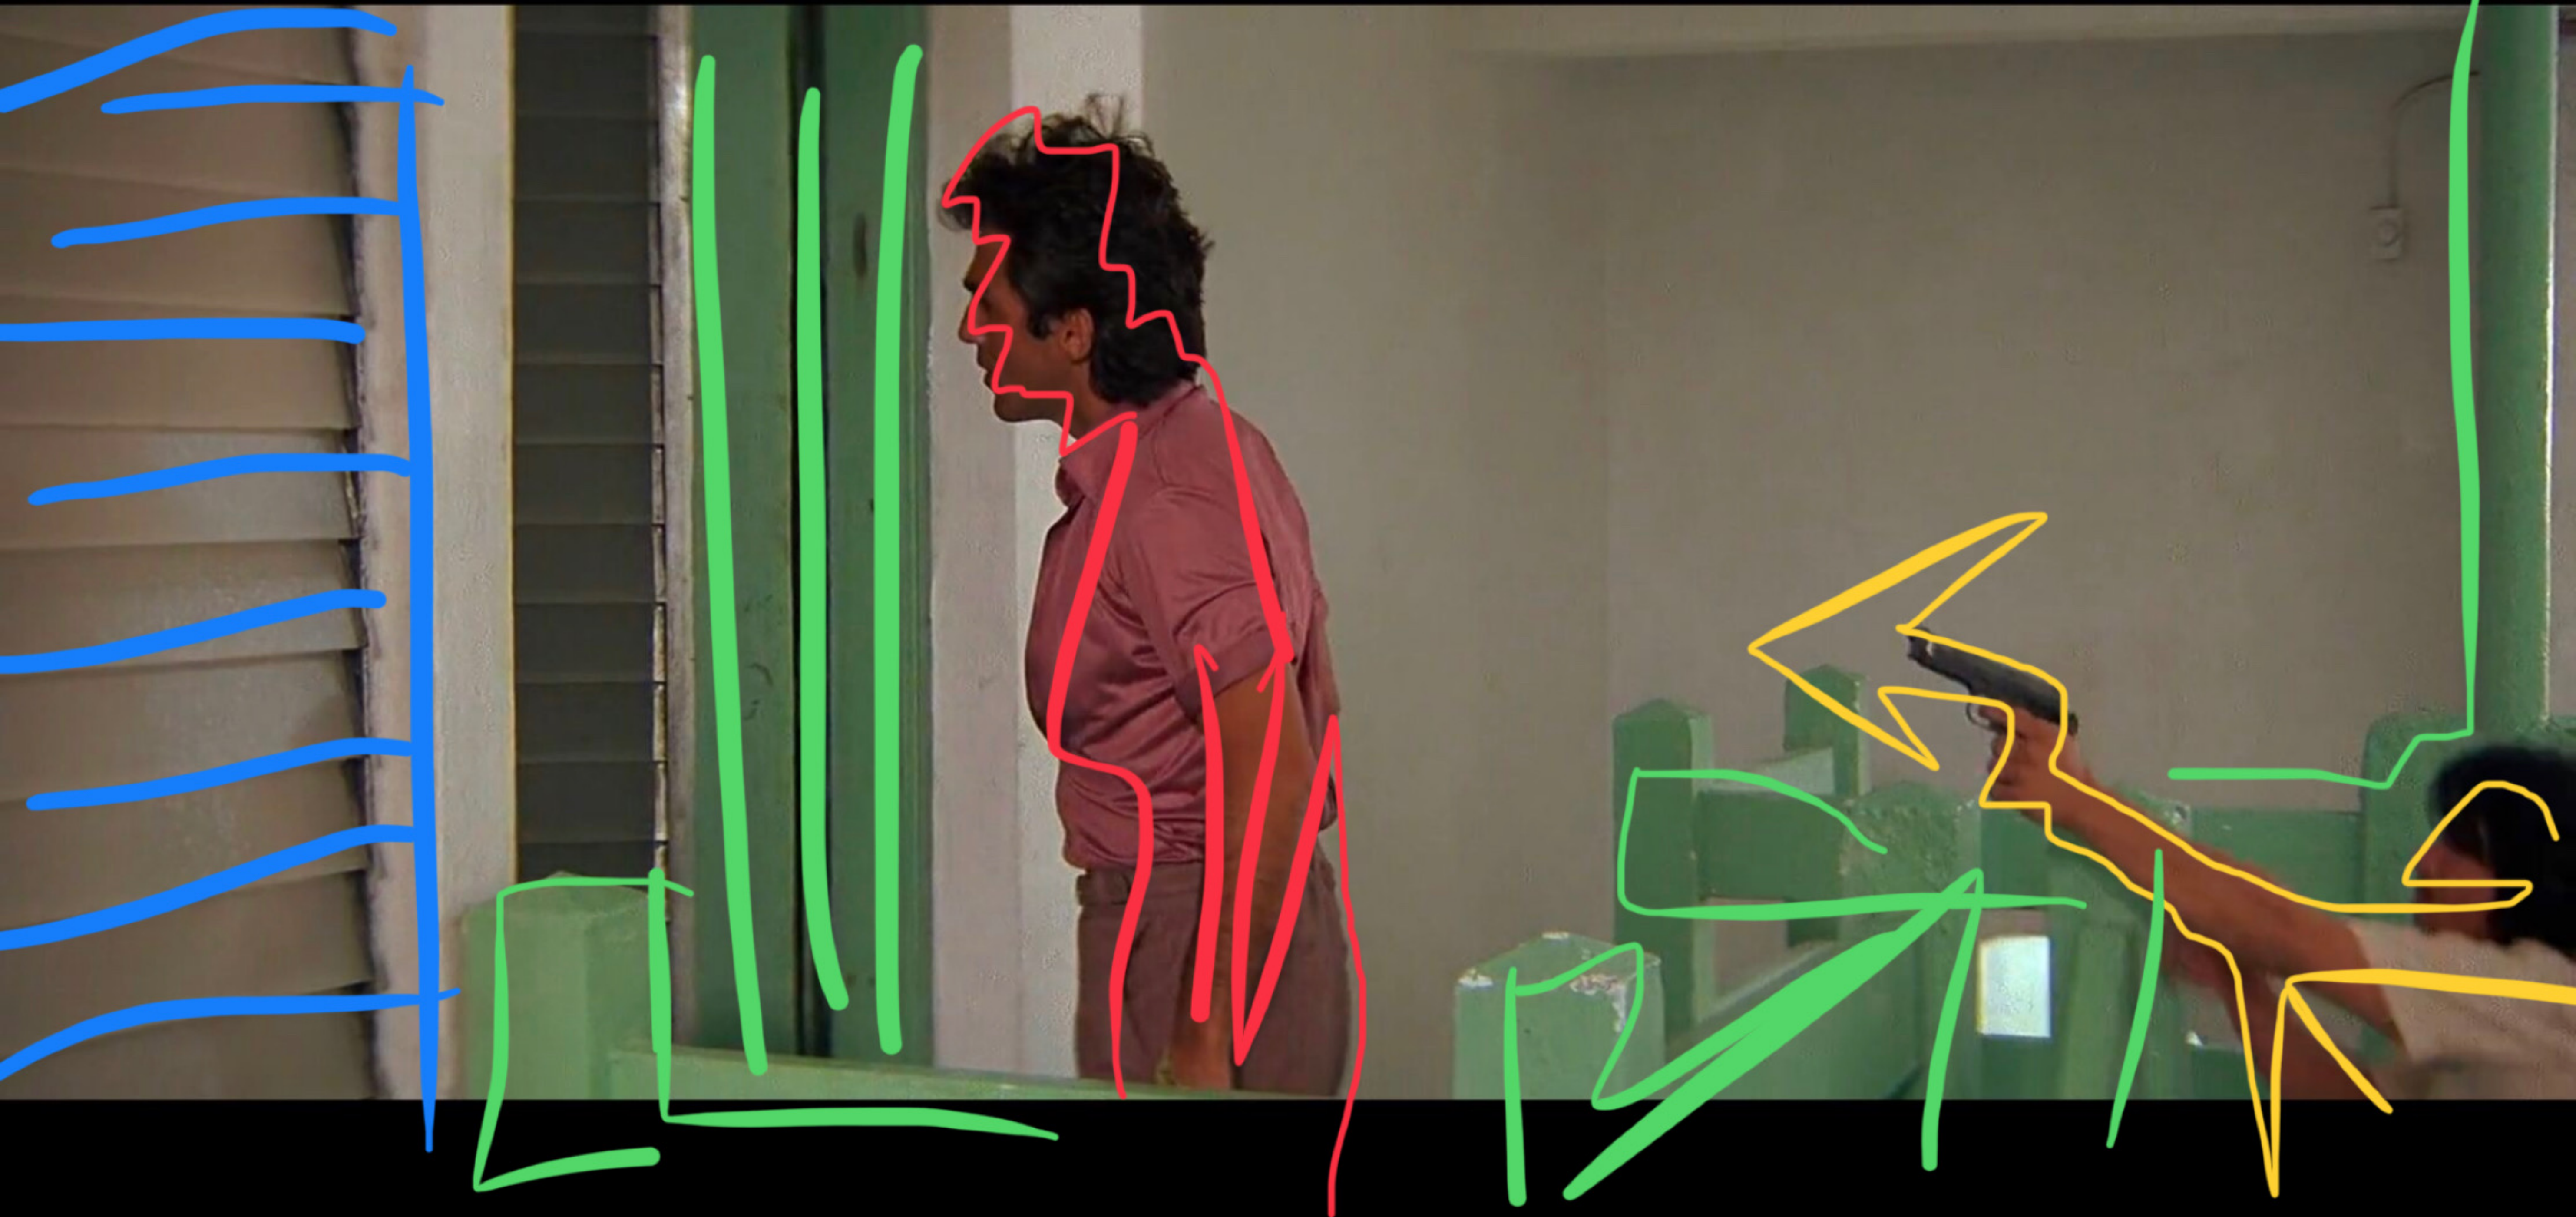

NOTICE  
ALL PATIENTS &  
VISITORS MUST  
WASH HANDS  
KEEP TISSUE  
DISPOSAL BIN  
CLEAN  
NO SMOKING

Hand-drawn red and black scribbles on the left side of the image.

Hand-drawn outlines in red, yellow, and blue around the woman's head, torso, and top.

We kill this guy alone. No wife, no kids.

A WORLD IS YOURS

This film is dedicated to HOWARD HAWKS and BEN HECHT

<b>Tony Montana</b>	<b>AL PACINO</b>
<b>Manny Ray</b>	<b>STEVEN BAUER</b>
<b>Elvira</b>	<b>MICHELLE PFEIFFER</b>
<b>Gina</b>	<b>MARY ELIZABETH MASTRANTONIO</b>
<b>Frank Lopez</b>	<b>ROBERT LOGGIA</b>
<b>Mama Montana</b>	<b>MIRIAM COLON</b>
<b>Omar</b>	<b>F. MURRAY ABRAHAM</b>
<b>Alejandro Sosa</b>	<b>PAUL SHENAR</b>
<b>Bernstein</b>	<b>HARRIS YULIN</b>
<b>Chi Chi</b>	<b>ANGEL SALAZAR</b>
<b>Ernie</b>	<b>ARNALDO SANTANA</b>